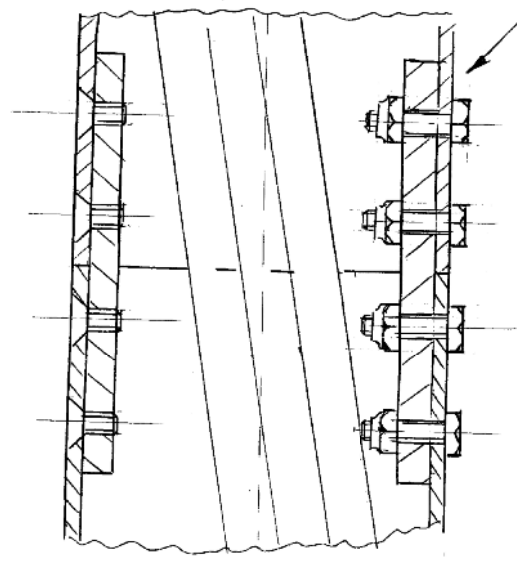

### Technical Specifications.

<b>ladder composition</b>	Extruded aluminium channels and stainless steel.
<b>maximum height</b>	Up to 30ft.
<b>ladder dimensions</b>	folded mode 75mm x 50mm Unfolded mode 399mm x 50mm Distance between steps 300mm
<b>weight per metre</b>	500kg/m
<b>fixings</b>	every 750mm
<b>safety features</b>	safety harness available
<b>security</b>	key activated locking system in option

Unit Length (mtrs)	2.7	1.8	1.5
No. Rungs	9	6	5
Shipping Length	2.9	2.0	1.7
Opened length	3.0	2.1	1.8

  
**3<sup>RD</sup> ANGLE PROJECTION**  
 Sht 1 of 2  
**MODUM LADDER**

**SECTION THRO CLOSED LADDER AT MOUNTING PLATE**

**VIEW SHOWING UPPER CLOSURE. (STANDARD)**

**ø8,0 FIXING BOLTS**

**WALL SIDE**

**COMPOSITE VIEW SHOWING JOINING OF UNITS**

**VIEW SHOWING BOTTOM LOCKING SYSTEM & LOWER CLOSURE (OPTIONAL EXTRAS).**

**UPPER LOCKING PIN POSITIONED TO SUIT**