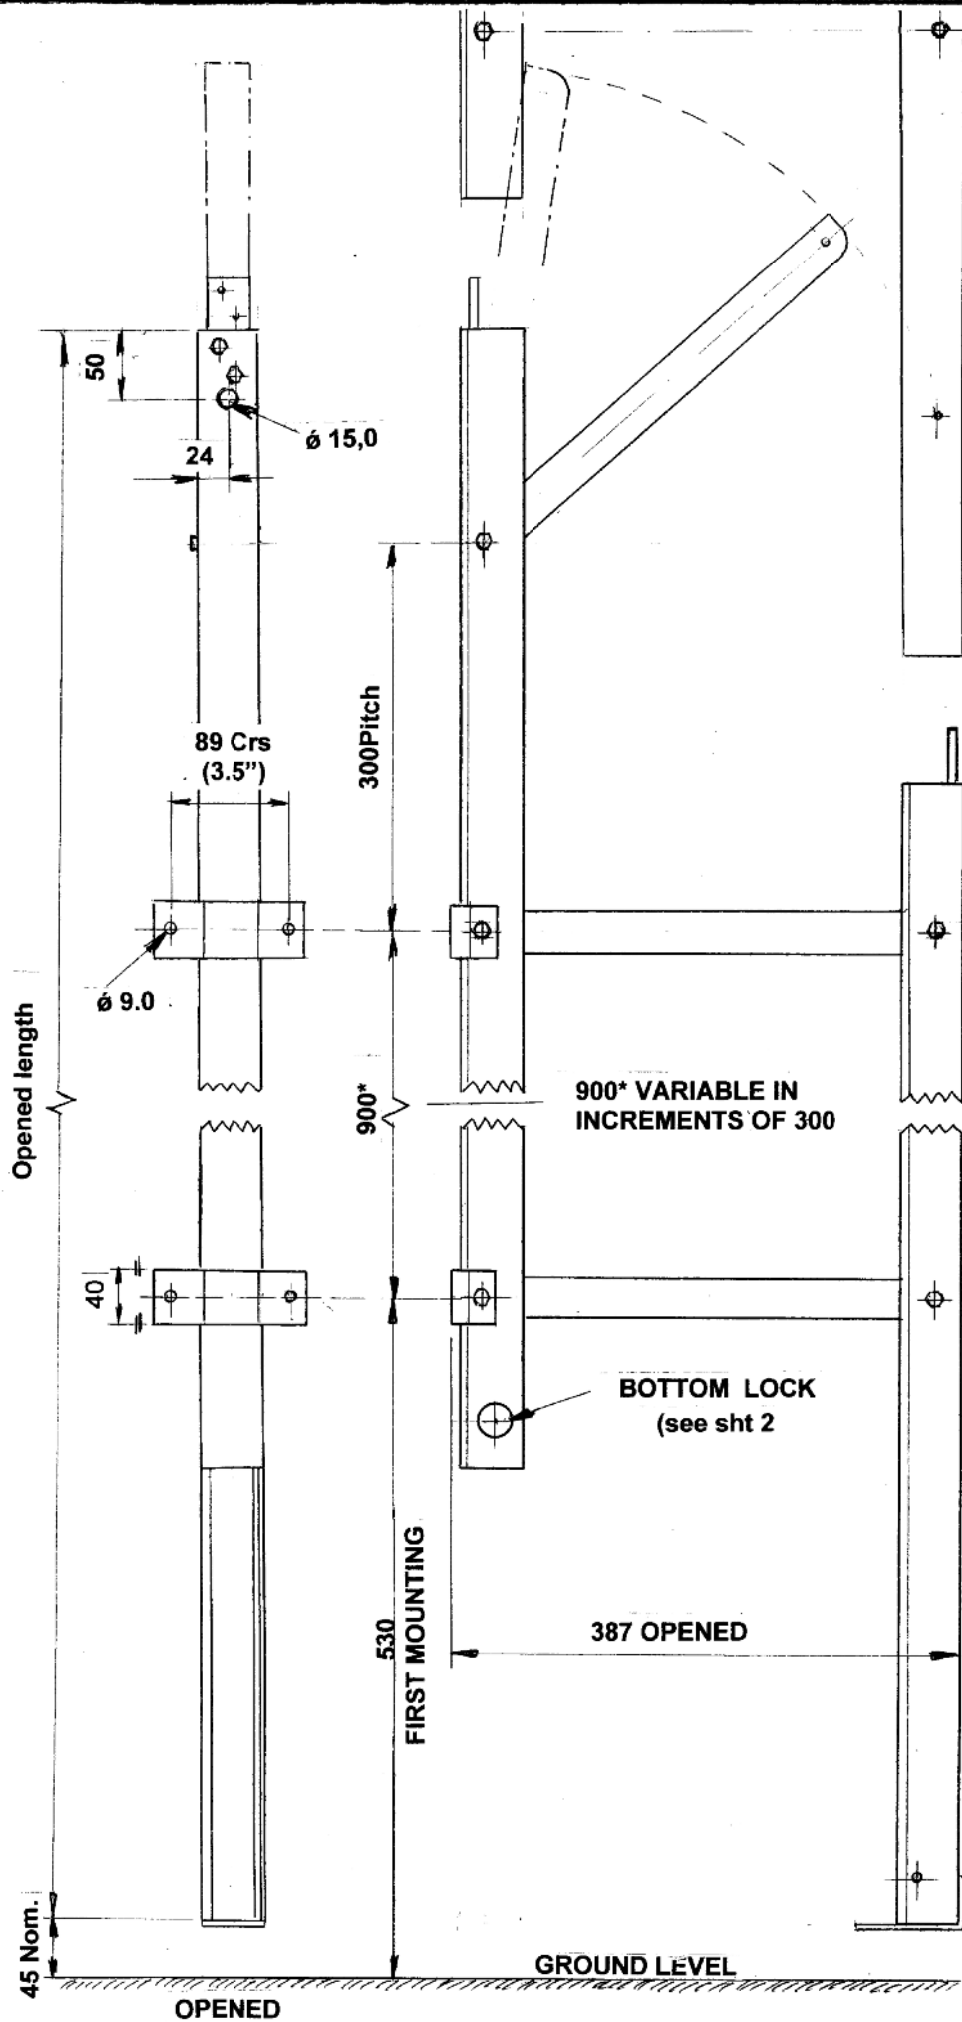

### Technical Specifications.

<b>ladder composition</b>	Extruded aluminium channels and stainless steel.
<b>maximum height</b>	Up to 30ft.
<b>ladder dimensions</b>	folded mode 75mm x 50mm Unfolded mode 399mm x 50mm Distance between steps 300mm
<b>weight per metre</b>	500kg/m
<b>fixings</b>	every 750mm
<b>safety features</b>	safety harness available
<b>security</b>	key activated locking system in option

Unit Length (mtrs)	2.7	1.8	1.5
No. Rungs	9	6	5
Shipping Length	2.9	2.0	1.7
Opened length	3.0	2.1	1.8

  
**3<sup>RD</sup> ANGLE PROJECTION**  
 Sht 1 of 2  
**MODUM LADDER**

**SECTION THRO CLOSED LADDER AT MOUNTING PLATE**

**VIEW SHOWING UPPER CLOSURE. (STANDARD)**

**ø8,0 FIXING BOLTS**

**WALL SIDE**

**COMPOSITE VIEW SHOWING JOINING OF UNITS**

**VIEW SHOWING BOTTOM LOCKING SYSTEM & LOWER CLOSURE (OPTIONAL EXTRAS).**

**UPPER LOCKING PIN POSITIONED TO SUIT**