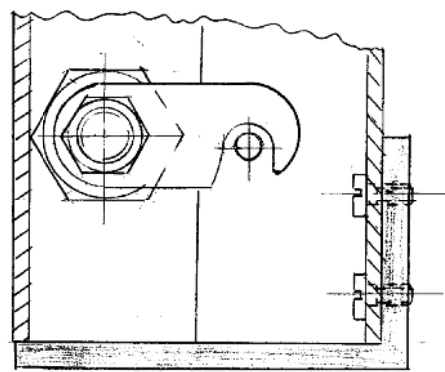

### Technical Specifications.

<b>ladder composition</b>	Extruded aluminium channels and stainless steel.
<b>maximum height</b>	Up to 30ft.
<b>ladder dimensions</b>	folded mode 75mm x 50mm Unfolded mode 399mm x 50mm Distance between steps 300mm
<b>weight per metre</b>	500kg/m
<b>fixings</b>	every 750mm
<b>safety features</b>	safety harness available
<b>security</b>	key activated locking system in option

Unit Length (mtrs)	2.7	1.8	1.5
No. Rungs	9	6	5
Shipping Length	2.9	2.0	1.7
Opened length	3.0	2.1	1.8

  
**3<sup>RD</sup> ANGLE PROJECTION**  
 Sht 1 of 2  
**MODUM LADDER**

**SECTION THRO CLOSED LADDER AT MOUNTING PLATE**

**VIEW SHOWING UPPER CLOSURE. (STANDARD)**

**ø8,0 FIXING BOLTS**

**WALL SIDE**

**COMPOSITE VIEW SHOWING JOINING OF UNITS**

**VIEW SHOWING BOTTOM LOCKING SYSTEM & LOWER CLOSURE (OPTIONAL EXTRAS).**

**UPPER LOCKING PIN POSITIONED TO SUIT**