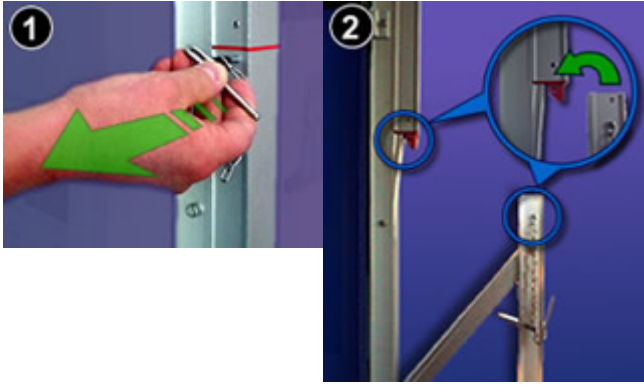

*modum*  
escape ladder

### Technical Specifications.

<b>ladder composition</b>	Extruded aluminium channels and stainless steel.
<b>maximum height</b>	Up to 30ft.
<b>ladder dimensions</b>	folded mode 75mm x 50mm Unfolded mode 399mm x 50mm Distance between steps 300mm
<b>weight per metre</b>	500kg/m
<b>fixings</b>	every 750mm
<b>safety features</b>	safety harness available
<b>security</b>	key activated locking system in option

**VIEW SHOWING UPPER CLOSURE. (STANDARD)**

**ø8,0 FIXING BOLTS**

**WALL SIDE**

**COMPOSITE VIEW SHOWING JOINING OF UNITS**

**VIEW SHOWING BOTTOM LOCKING SYSTEM & LOWER CLOSURE (OPTIONAL EXTRAS).**

**UPPER LOCKING PIN POSITIONED TO SUIT**