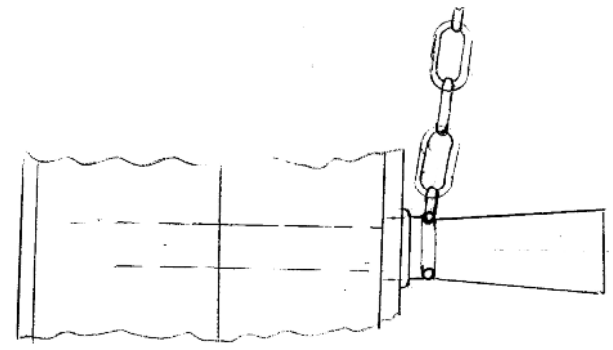

### Technical Specifications.

<b>ladder composition</b>	Extruded aluminium channels and stainless steel.
<b>maximum height</b>	Up to 30ft.
<b>ladder dimensions</b>	folded mode 75mm x 50mm Unfolded mode 399mm x 50mm Distance between steps 300mm
<b>weight per metre</b>	500kg/m
<b>fixings</b>	every 750mm
<b>safety features</b>	safety harness available
<b>security</b>	key activated locking system in option

**VIEW SHOWING UPPER CLOSURE. (STANDARD)**

**ø8,0 FIXING BOLTS**

**WALL SIDE**

**COMPOSITE VIEW SHOWING JOINING OF UNITS**

**VIEW SHOWING BOTTOM LOCKING SYSTEM & LOWER CLOSURE (OPTIONAL EXTRAS).**

**UPPER LOCKING PIN POSITIONED TO SUIT**