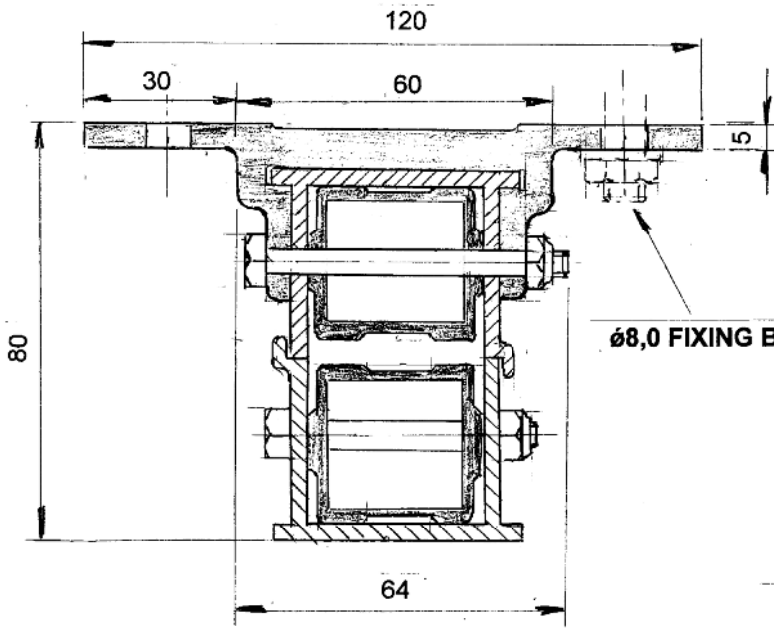

### Technical Specifications.

<b>ladder composition</b>	Extruded aluminium channels and stainless steel.
<b>maximum height</b>	Up to 30ft.
<b>ladder dimensions</b>	folded mode 75mm x 50mm Unfolded mode 399mm x 50mm Distance between steps 300mm
<b>weight per metre</b>	500kg/m
<b>fixings</b>	every 750mm
<b>safety features</b>	safety harness available
<b>security</b>	key activated locking system in option

Unit Length (mtrs)	2.7	1.8	1.5
No. Rungs	9	6	5
Shipping Length	2.9	2.0	1.7
Opened length	3.0	2.1	1.8

  
**3<sup>RD</sup> ANGLE PROJECTION**  
 Sht 1 of 2  
**MODUM LADDER**

**SECTION THRO CLOSED LADDER AT MOUNTING PLATE**

**VIEW SHOWING UPPER CLOSURE. (STANDARD)**

**ø8,0 FIXING BOLTS**

**WALL SIDE**

**COMPOSITE VIEW SHOWING JOINING OF UNITS**

**VIEW SHOWING BOTTOM LOCKING SYSTEM & LOWER CLOSURE (OPTIONAL EXTRAS).**

**UPPER LOCKING PIN POSITIONED TO SUIT**