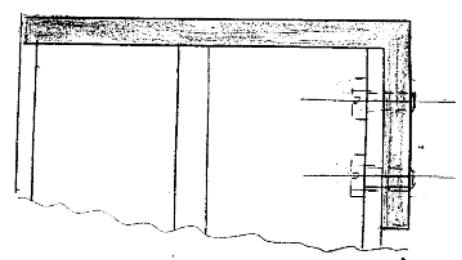

### Technical Specifications.

<b>ladder composition</b>	Extruded aluminium channels and stainless steel.
<b>maximum height</b>	Up to 30ft.
<b>ladder dimensions</b>	folded mode 75mm x 50mm Unfolded mode 399mm x 50mm Distance between steps 300mm
<b>weight per metre</b>	500kg/m
<b>fixings</b>	every 750mm
<b>safety features</b>	safety harness available
<b>security</b>	key activated locking system in option

Unit Length (mtrs)	2.7	1.8	1.5
No. Rungs	9	6	5
Shipping Length	2.9	2.0	1.7
Opened length	3.0	2.1	1.8

  
**3<sup>RD</sup> ANGLE PROJECTION**  
 Sht 1 of 2  
**MODUM LADDER**

**SECTION THRO CLOSED LADDER AT MOUNTING PLATE**

**VIEW SHOWING UPPER CLOSURE. (STANDARD)**

**ø8,0 FIXING BOLTS**

**WALL SIDE**

**COMPOSITE VIEW SHOWING JOINING OF UNITS**

**VIEW SHOWING BOTTOM LOCKING SYSTEM & LOWER CLOSURE (OPTIONAL EXTRAS).**

**UPPER LOCKING PIN POSITIONED TO SUIT**