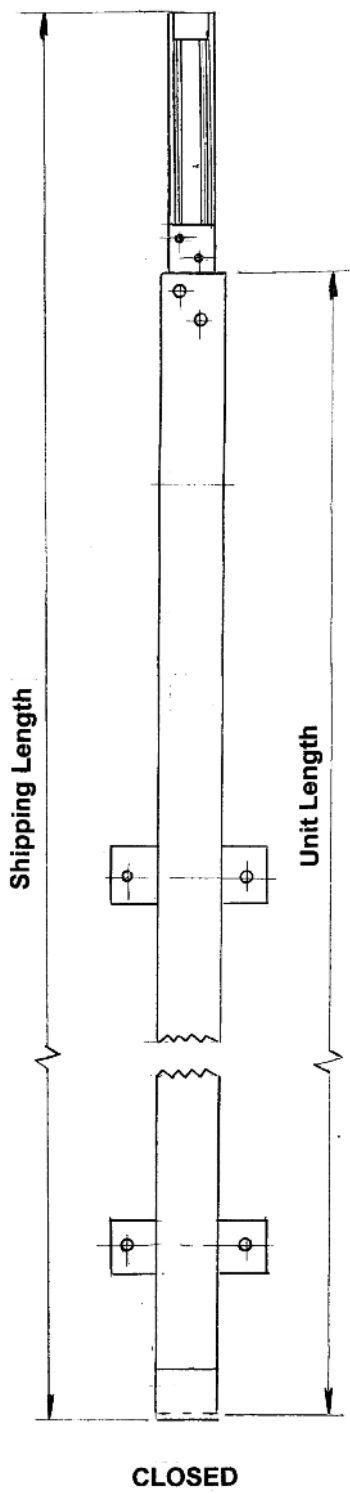

### Technical Specifications.

<b>ladder composition</b>	Extruded aluminium channels and stainless steel.
<b>maximum height</b>	Up to 30ft.
<b>ladder dimensions</b>	folded mode 75mm x 50mm Unfolded mode 399mm x 50mm Distance between steps 300mm
<b>weight per metre</b>	500kg/m
<b>fixings</b>	every 750mm
<b>safety features</b>	safety harness available
<b>security</b>	key activated locking system in option

Unit Length (mtrs)	2.7	1.8	1.5
No. Rungs	9	6	5
Shipping Length	2.9	2.0	1.7
Opened length	3.0	2.1	1.8

  
**3<sup>RD</sup> ANGLE PROJECTION**  
 Sht 1 of 2  
**MODUM LADDER**

**SECTION THRO CLOSED LADDER AT MOUNTING PLATE**

**VIEW SHOWING UPPER CLOSURE. (STANDARD)**

**ø8,0 FIXING BOLTS**

**WALL SIDE**

**COMPOSITE VIEW SHOWING JOINING OF UNITS**

**VIEW SHOWING BOTTOM LOCKING SYSTEM & LOWER CLOSURE (OPTIONAL EXTRAS).**

**UPPER LOCKING PIN POSITIONED TO SUIT**